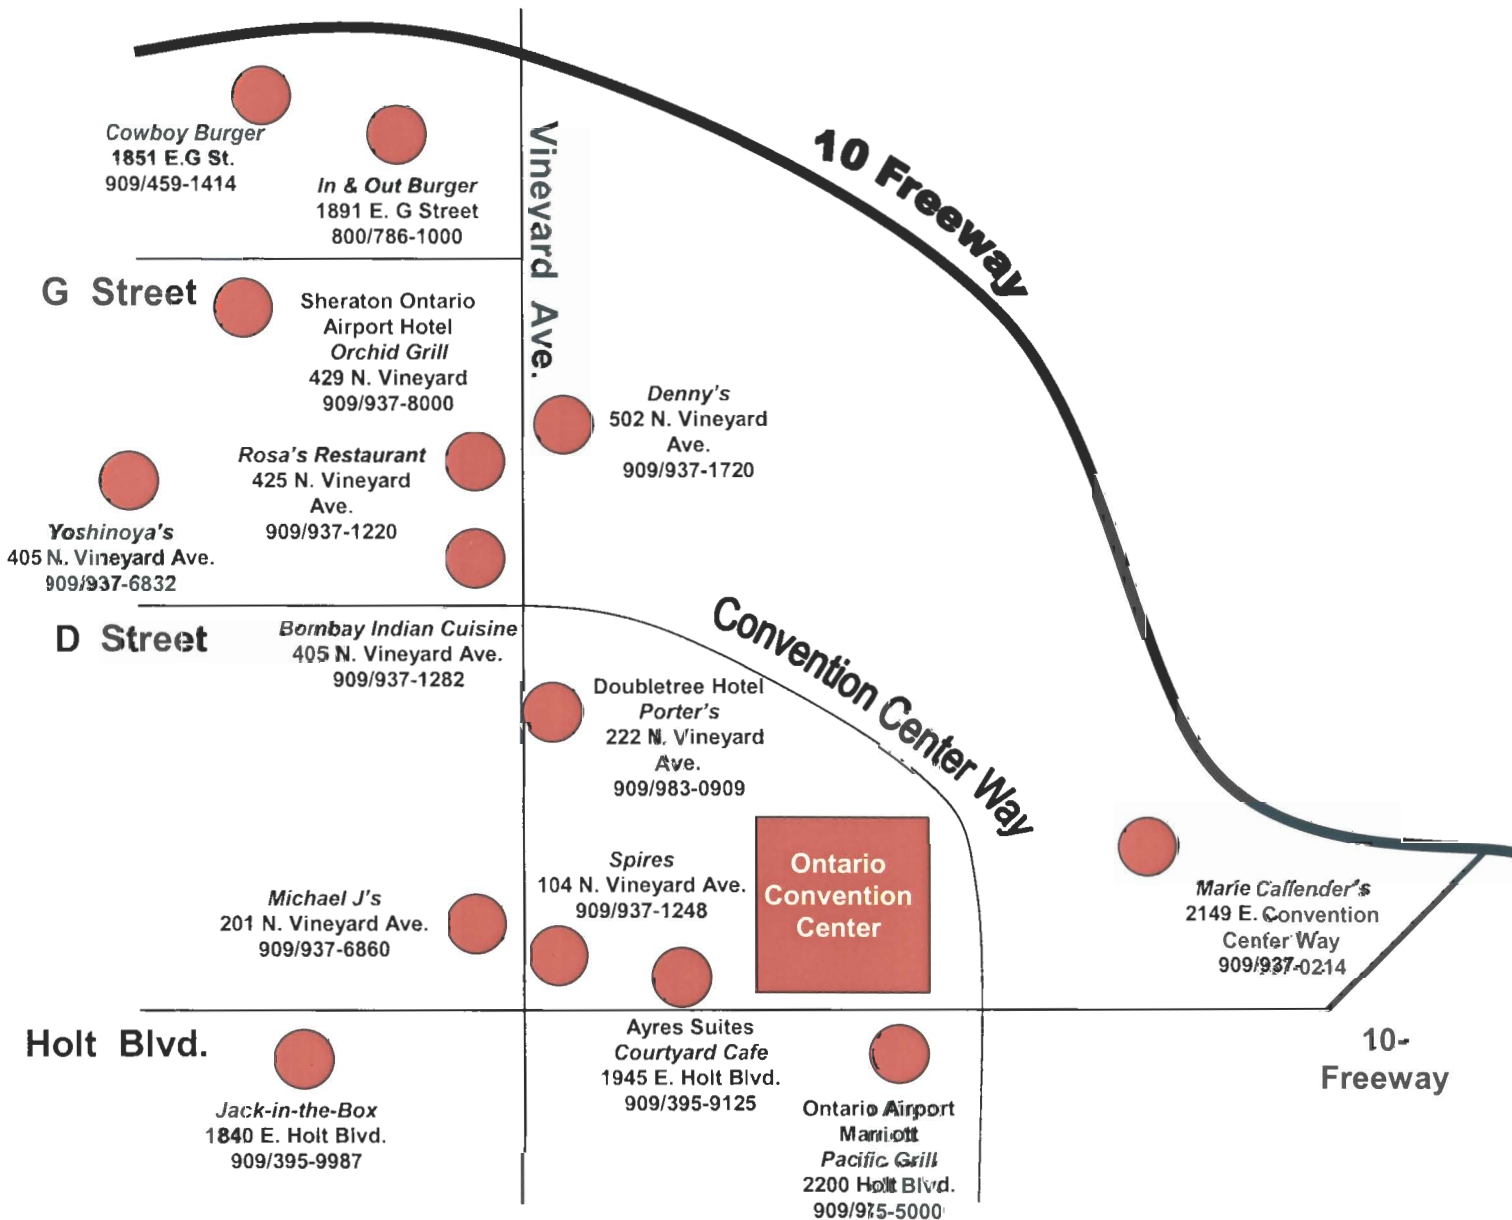

From the SOUTH on the 15 Freeway and from the Southeast:

Go North on the 15 Freeway to the 10 Freeway West. EXIT HOLT BOULEVARD to Convention Center on right-hand side. Follow appropriate signs.

Hotel Map

Within a Short Distance from the Ontario Convention Center

Distance of Hotels in relation to the Ontario Convention Center (OCC)

Restaurant Map

(Within a short walking distance from the Ontario Convention Center)