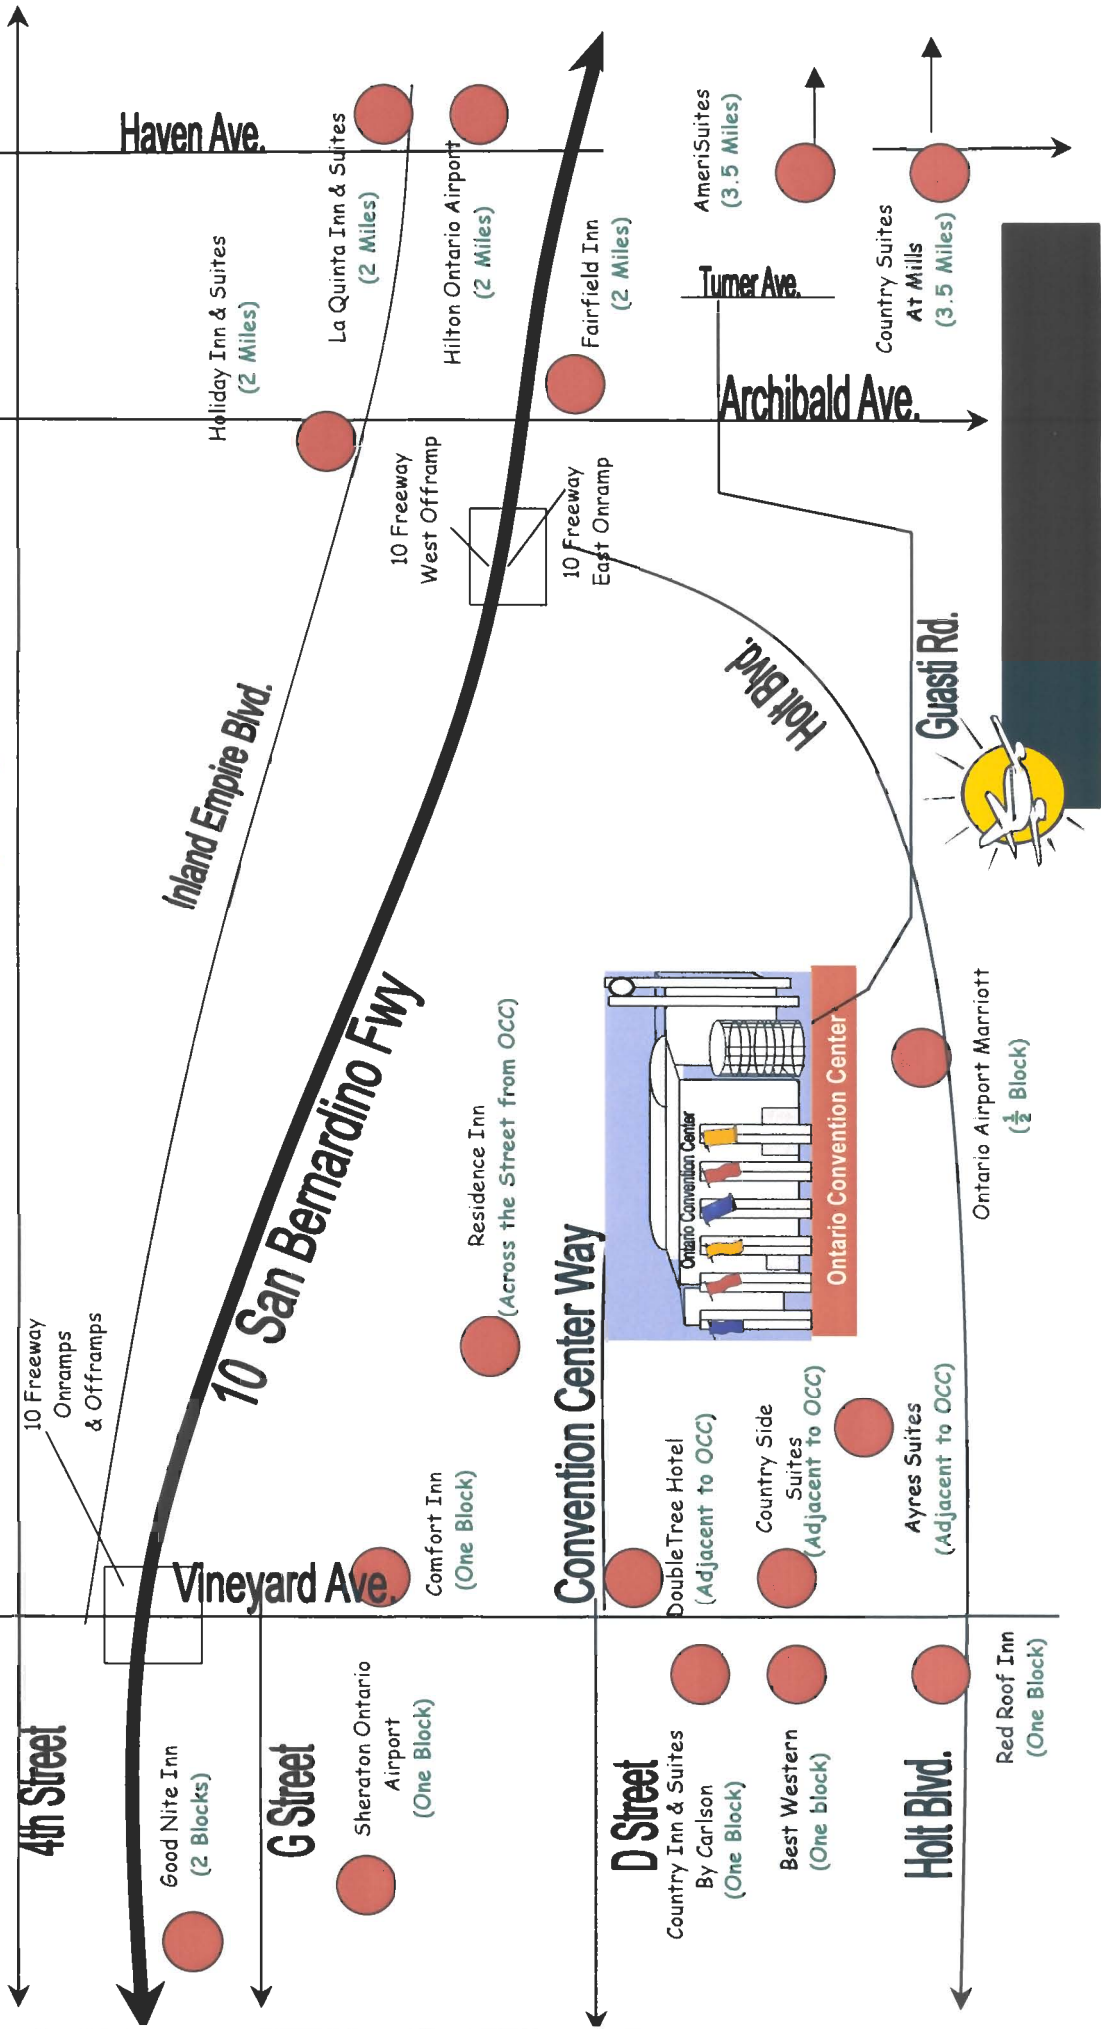

OCC Ontario Convention Center

*Parking Fee \$5.00 per car (subject to change)

DIRECTIONS TO THE ONTARIO CONVENTION CENTER

From the WEST on the 10 Freeway San Bernardino:

Go East and EXIT VINEYARD AVENUE - TURN RIGHT. Go to third light - HOLT BOULEVARD - TURN LEFT. Go to first light - CONVENTION CENTER PARKING - TURN LEFT. Follow appropriate signs.

From the EAST on the 10 Freeway San Bernardino:

Go West and EXIT HOLT BOULEVARD to Convention Center on right-hand side. Follow appropriate signs.

From the WEST on the 60 Freeway Pomona:

Go East and EXIT EUCLID AVENUE - TURN LEFT. Go to HOLT BOULEVARD - TURN RIGHT. Go past Vineyard Avenue to first light - CONVENTION CENTER PARKING - TURN LEFT. Follow appropriate signs.

From the SOUTH on the 15 Freeway and from the Southeast:

Go North on the 15 Freeway to the 10 Freeway West. EXIT HOLT BOULEVARD to Convention Center on right-hand side. Follow appropriate signs.

Hotel Map

Within a Short Distance from the Ontario Convention Center

Distance of Hotels in relation to the Ontario Convention Center (OCC)

Restaurant Map

(Within a short walking distance from the Ontario Convention Center)